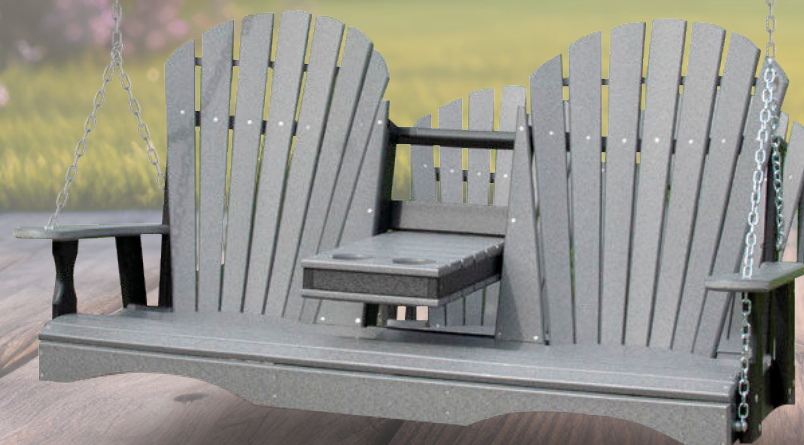

**Settee Bench with fold down cup holder.
Shown in weathered wood on black
\$600**

2 Single
Glider Rockers with
Side Table
\$975

5' Settee Glider Flip out Cup holder (shown down)
Shown in weathered wood and black
\$742

Classic Double Glider
with Table and Cup Holder
\$975

5' Settee Glider Flip out Cup holder (shown up).
Shown in weathered wood and black
\$742

Single Gliders

Tables & Bar Stool

Single Glider Chair
\$430

Swivel Glider Chair
\$575

Gliding Ottoman
Shown in weathered wood on
chocolate brown
\$179

36" Conversation Table
\$500

4' Buffet Table
\$565

Side table
\$125

Bar Stool
\$195

Picnic Tables

6' Picnic Table
Shown in gray on black
\$877

Octagon Table Seats 8
Shown in weathered wood in black
\$1129

Porch Swings

Porch Swing/Bed
(Mattress Included)
\$1600

5' Porch Swing with Flip out Cup holders
Shown in gray on black.
All swings come standard with zinc chains.
Stainless chains optional at additional cost.
\$565